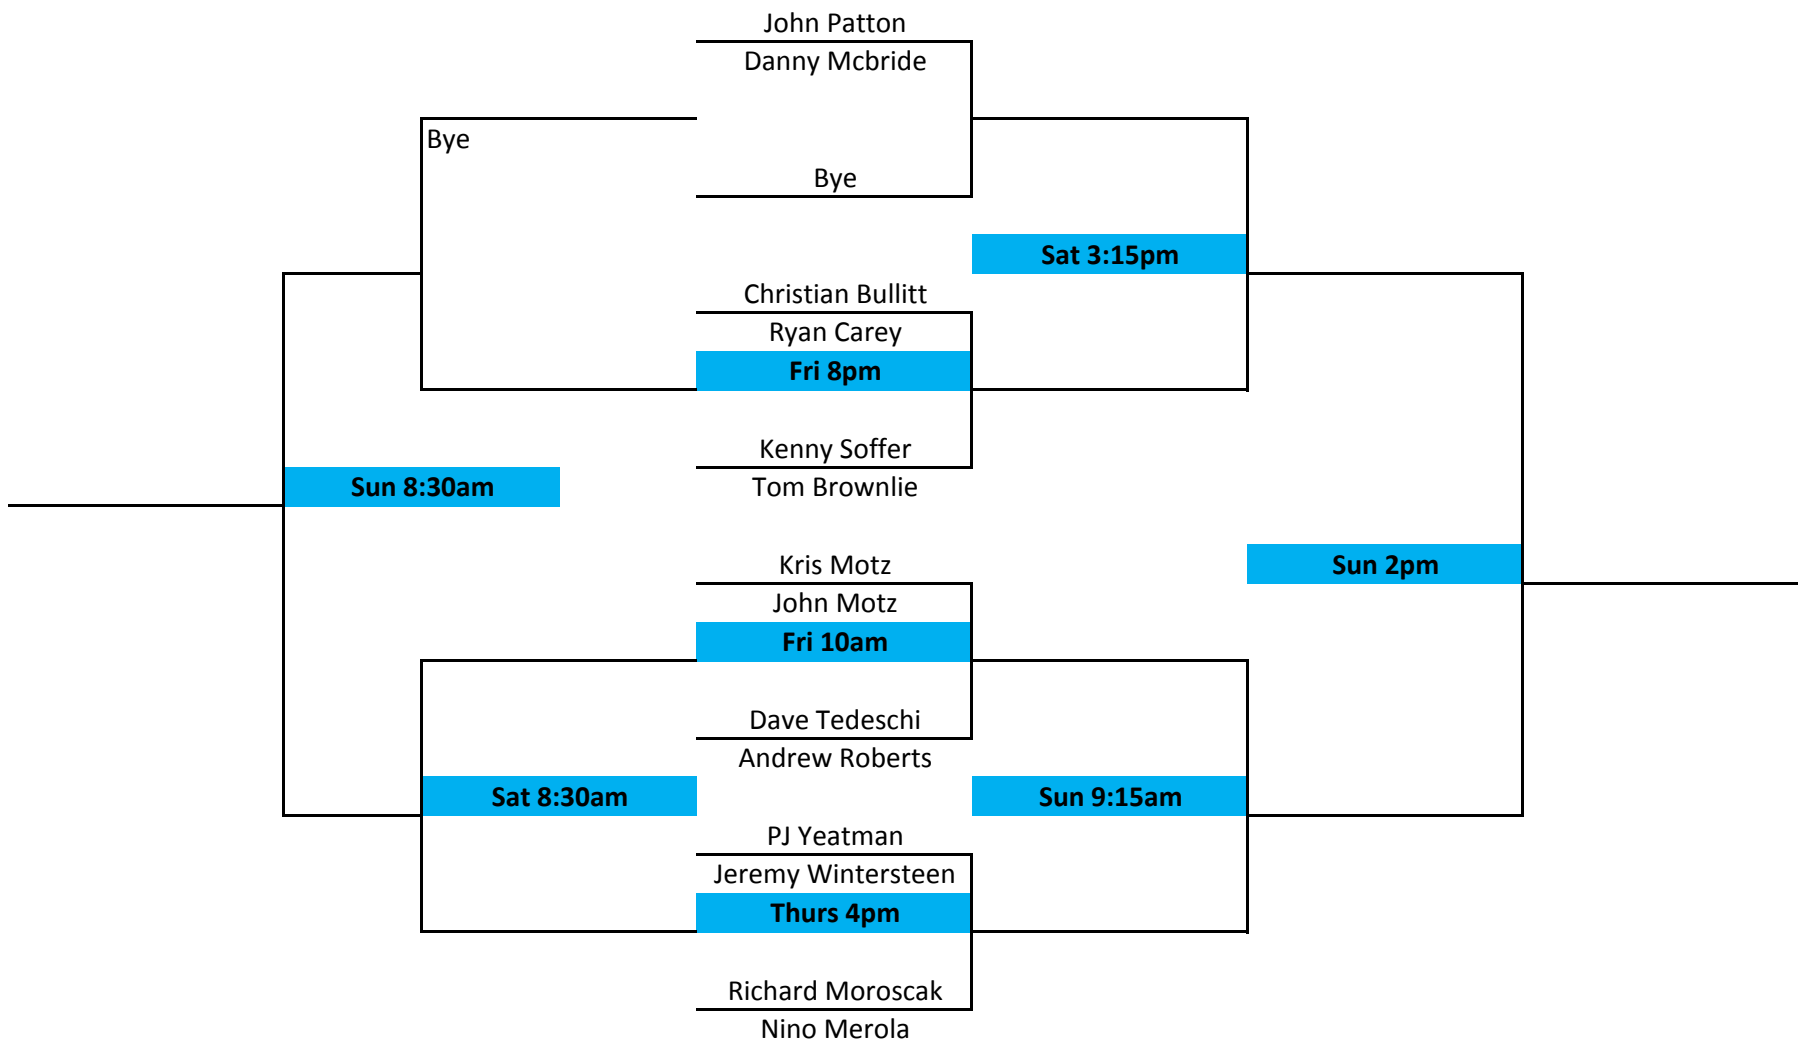

2016 Jimmy Dunn Weekend

Jimmy Dunn 2016 Open Division

Division 1	1	2	3	Total
1. R. Whitehouse/M. Noll				
2. J. Asher/G. Kinzler				
3. L. Smart/P. Cipriano				

Division 2	4	5	6	Total
4. B. Tanfield/L. Miron				
5. R. Moroscak/N. Merola				
6. A. Kemp/J. Crowell				

Division 1	Division 2
1 vs 2 Thurs 2pm	4 vs 5 Fri 2pm
2 vs 3 Fri 3pm	4 vs 6 Sat 1:15pm
1 vs 3 Sat 12:15pm	5 vs 6 Sat 4:15pm
Finals Sunday 1pm	

Jimmy Dunn 2016 A Division

Jimmy Dunn 2016 B Division

Division 1	1	2	3	Total
1. B. Katz/R. Carey				
2. C. Motz/N. Motz				
3. M. Gorsen/F. White				