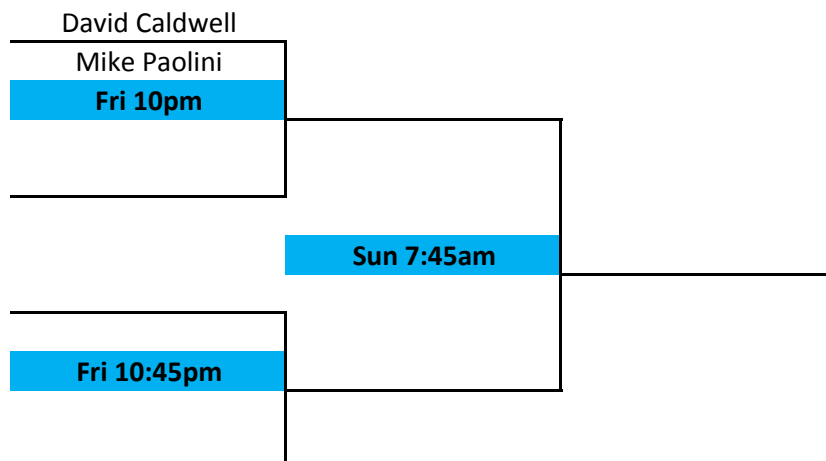

Consolation 1 8 Game Set