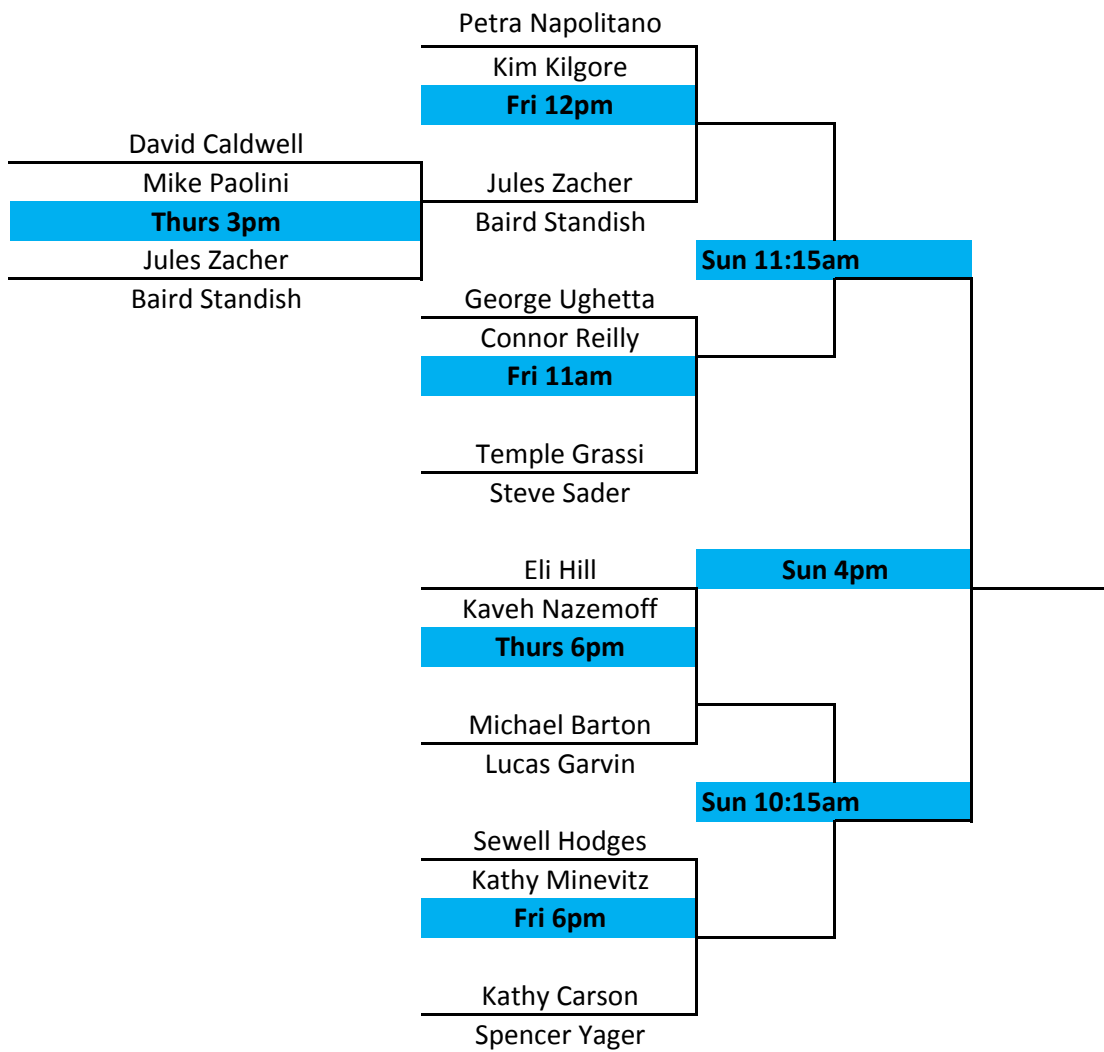

2016 Jimmy Dunn Weekend

Jimmy Dunn 2016 C Division

Scorecard

Division 1	1	2	3	4	Total
1. D. Tanfield/G. Connell					
2. G. Faron/J. Edwards					
3. J. Foreman/R. Armstrong					
4. B. Katz/S. Wickes					

Schedule
Thursday
2 vs 3 9pm
Friday
1 vs 2 8am
3 vs 4 9am
2 vs 4 7pm
Saturday
1 vs 3 11:15am
1 vs 4 5pm

Jimmy Dunn 2016 D Division